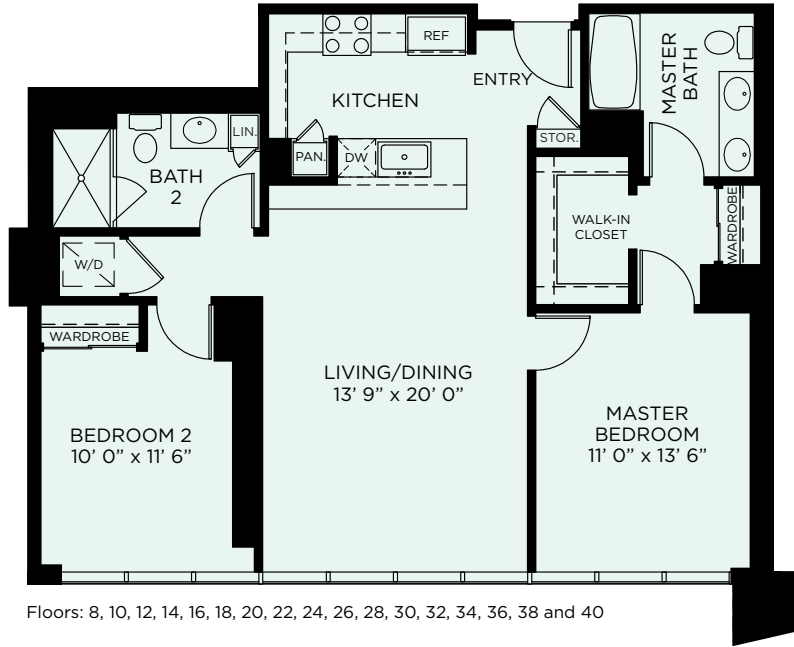

# RESIDENCE C

2 Bedroom | 2 Bath  
Interior 1,002 Sq. Ft.

Lanai - 68 Sq. Ft.  
Floors: 9, 11, 13, 15, 17, 19, 21, 23, 25, 27, 29, 31, 33, 35, 37 and 39

Lanai - 67 Sq. Ft.  
Floor: 7