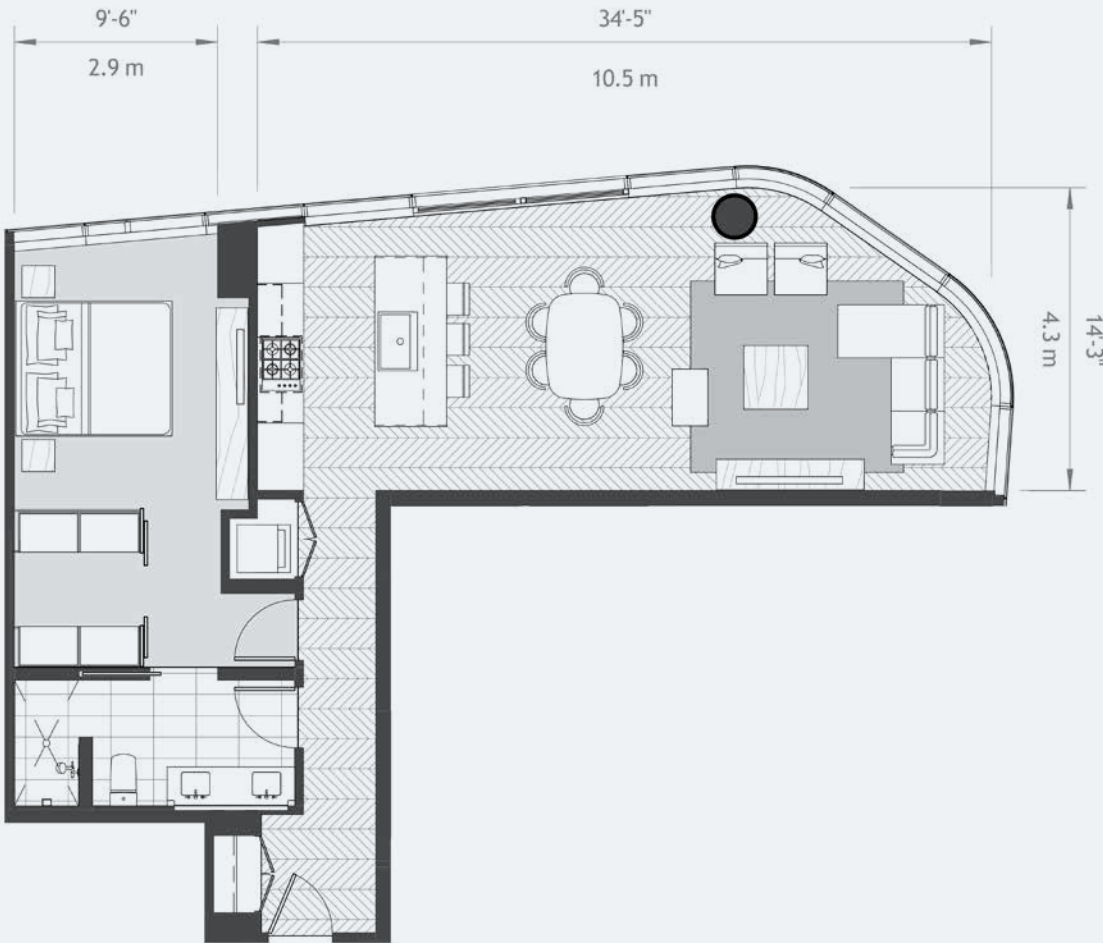

---

RESIDENCE G

STACK B

---

---

1 bedroom, 1 bathroom

**Interior:**  
915 Sq Ft / 85 Sq M

---

Not to scale

---