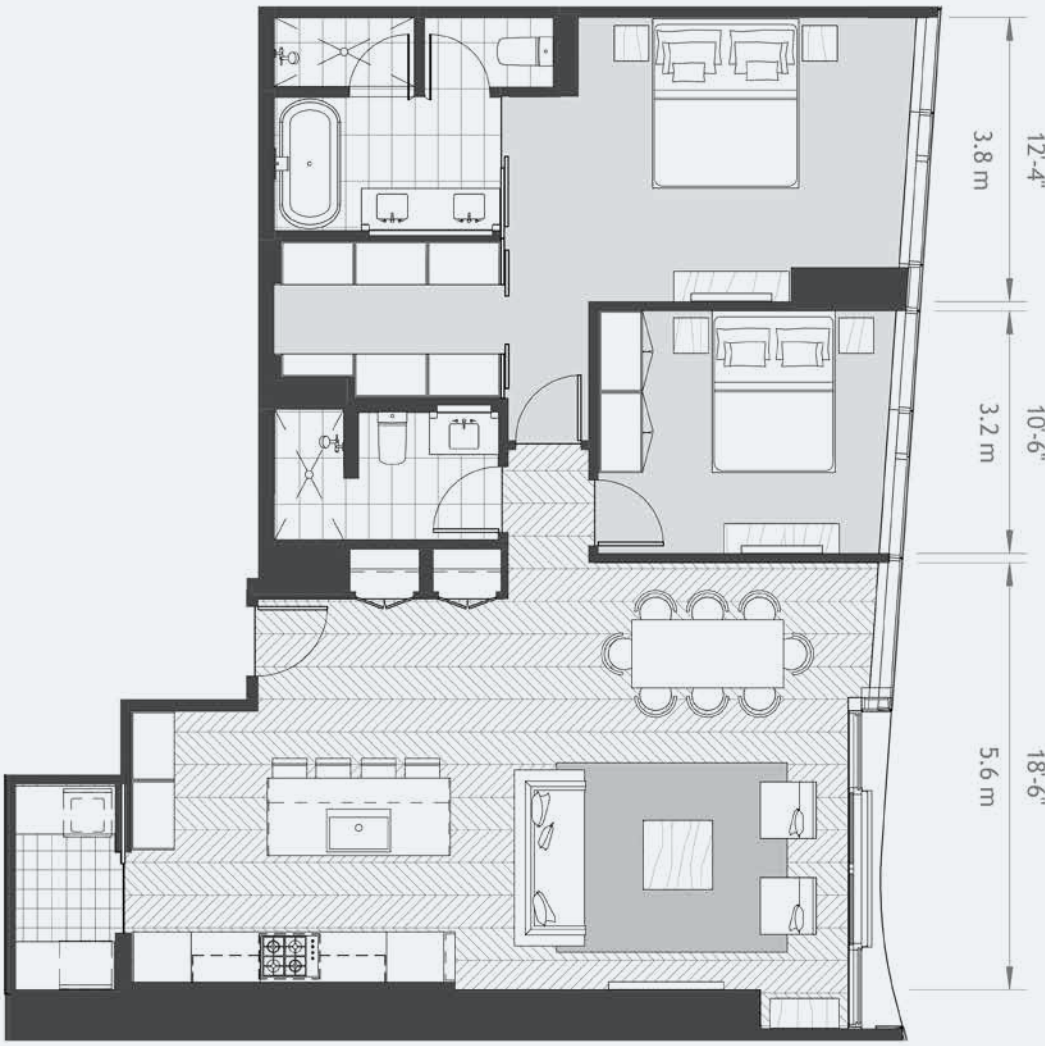

RESIDENCE E
STACK B

2 bedroom, 2 bathroom

Interior:
1,253 Sq Ft / 116 Sq M

Not to scale