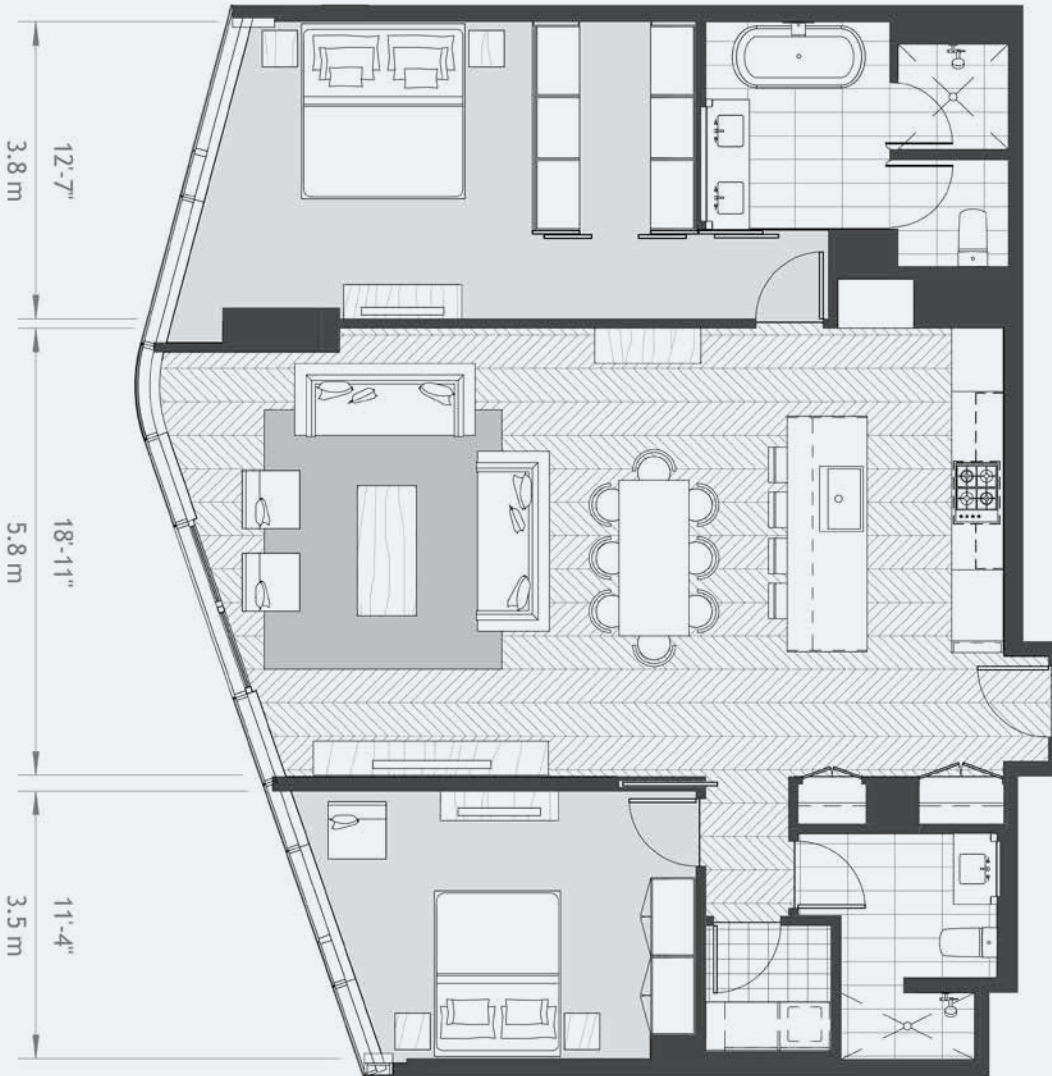

RESIDENCE D

STACK B

2 bedroom, 2 bathroom

Interior:
1,446 Sq Ft / 134 Sq M

Not to scale