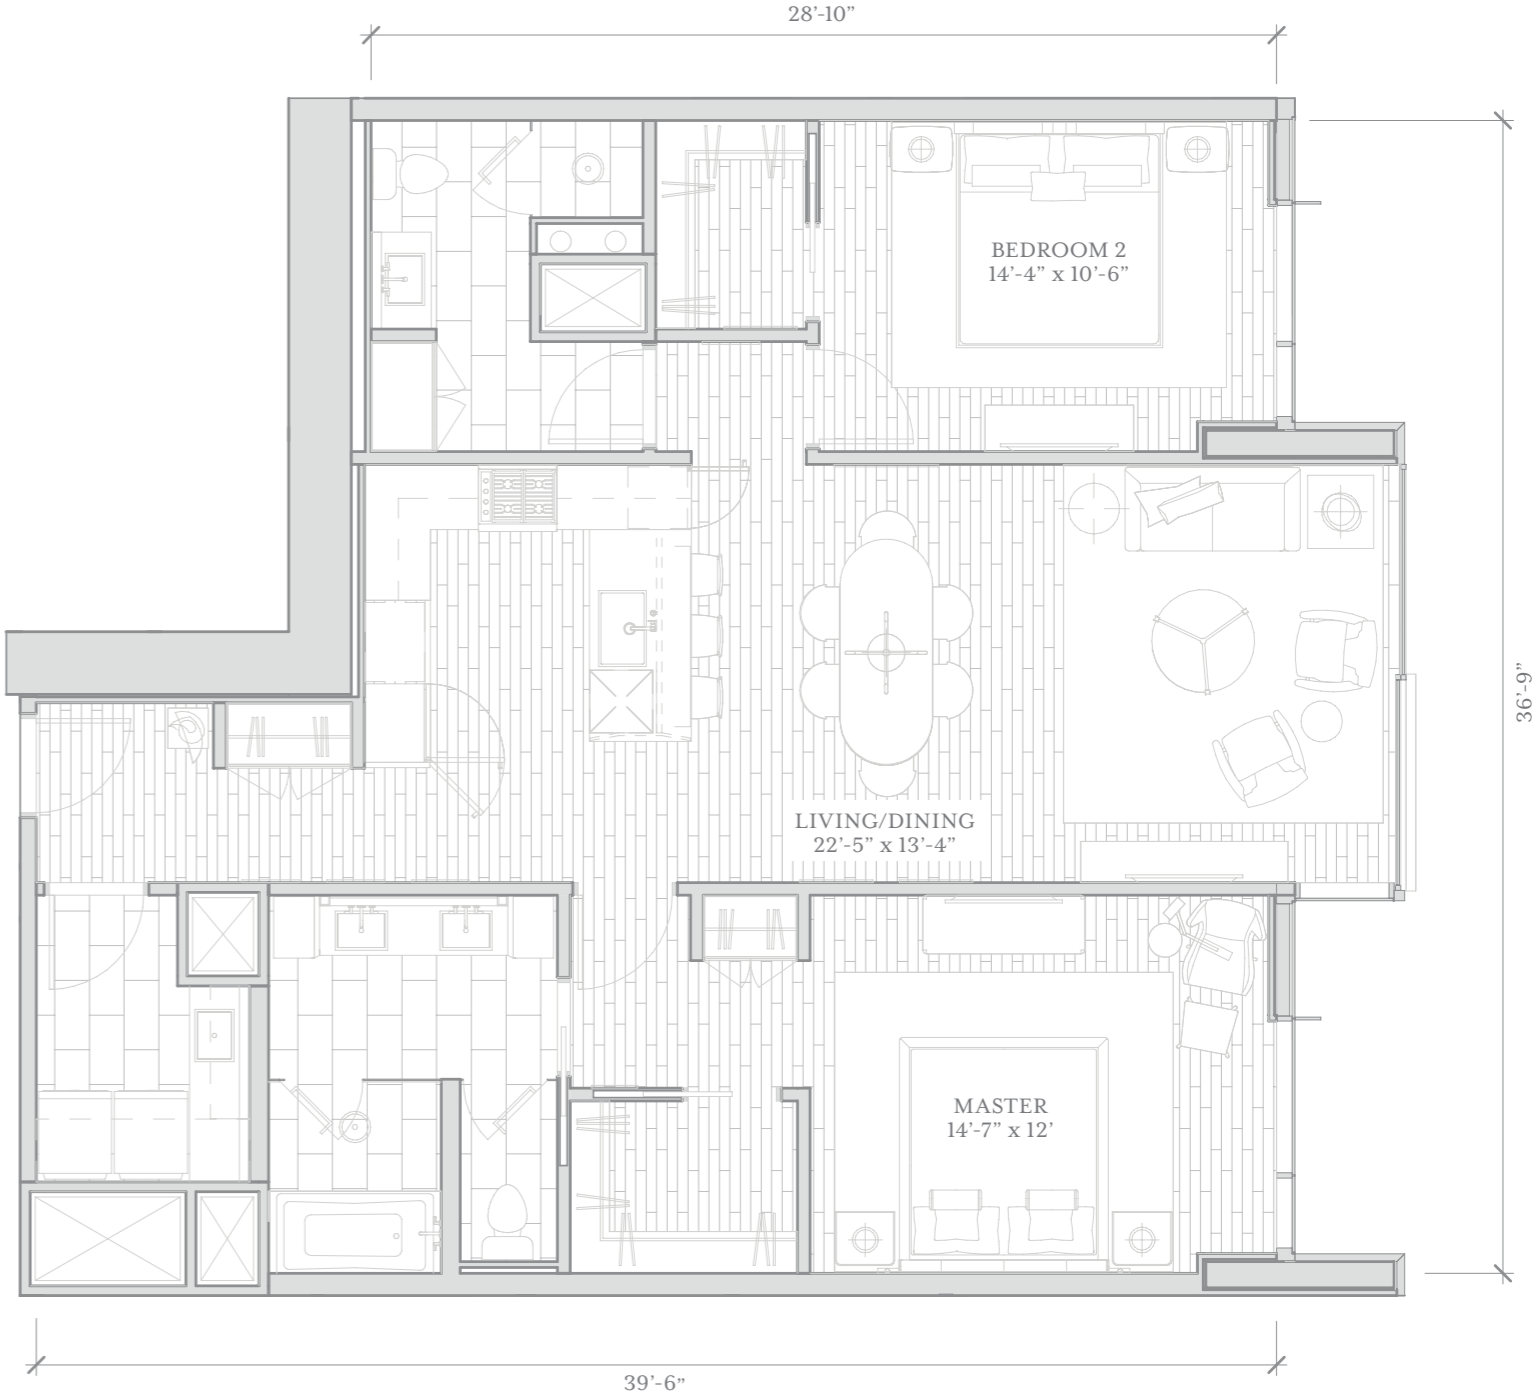

FLOOR PLATE

1 Bedroom | 2 Bedroom | 3 Bedroom

▲
MOUNTAIN

▲
VICTORIA WARD PARK

▲
DIAMOND HEAD

RESIDENCE 09
2 BED
1,084 SF

RESIDENCE 10
2 BED
1,169 SF

RESIDENCE 07
1 BED
796 SF

1,169 SF

TWO BEDROOM

ALL DIMENSIONS ARE APPROXIMATE.

RESIDENCE 02

2 Bedroom | 2 Bath

1,287 SF

TWO BEDROOM

ALL DIMENSIONS ARE APPROXIMATE.

THREE BEDROOM

ALL DIMENSIONS ARE APPROXIMATE.