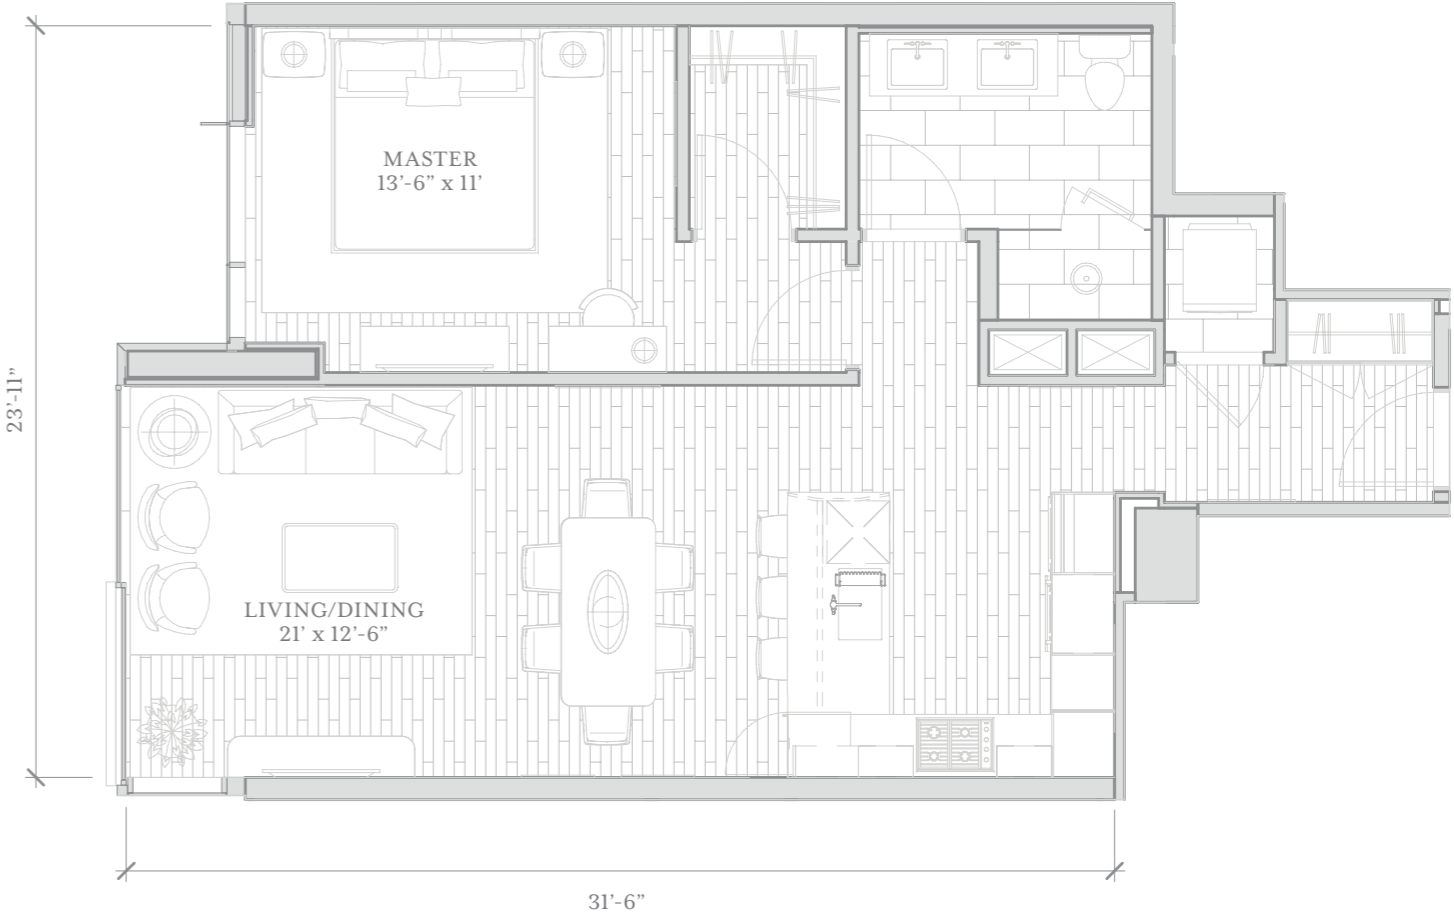

FLOOR PLATE

1 Bedroom | 2 Bedroom | 3 Bedroom

▲
MOUNTAIN

▲
VICTORIA WARD PARK

▲
DIAMOND HEAD

RESIDENCE 09
2 BED
1,084 SF

RESIDENCE 10
2 BED
1,169 SF

RESIDENCE 07
1 BED
796 SF

RESIDENCE 05

1 Bedroom | 1 Bath

749 SF

ONE BEDROOM

ALL DIMENSIONS ARE APPROXIMATE.

RESIDENCE 07

1 Bedroom | 1 Bath

796 SF

ONE BEDROOM

ALL DIMENSIONS ARE APPROXIMATE.

RESIDENCE 06

1 Bedroom | 1 Bath

892 SF

ONE BEDROOM

ALL DIMENSIONS ARE APPROXIMATE.

RESIDENCE 08