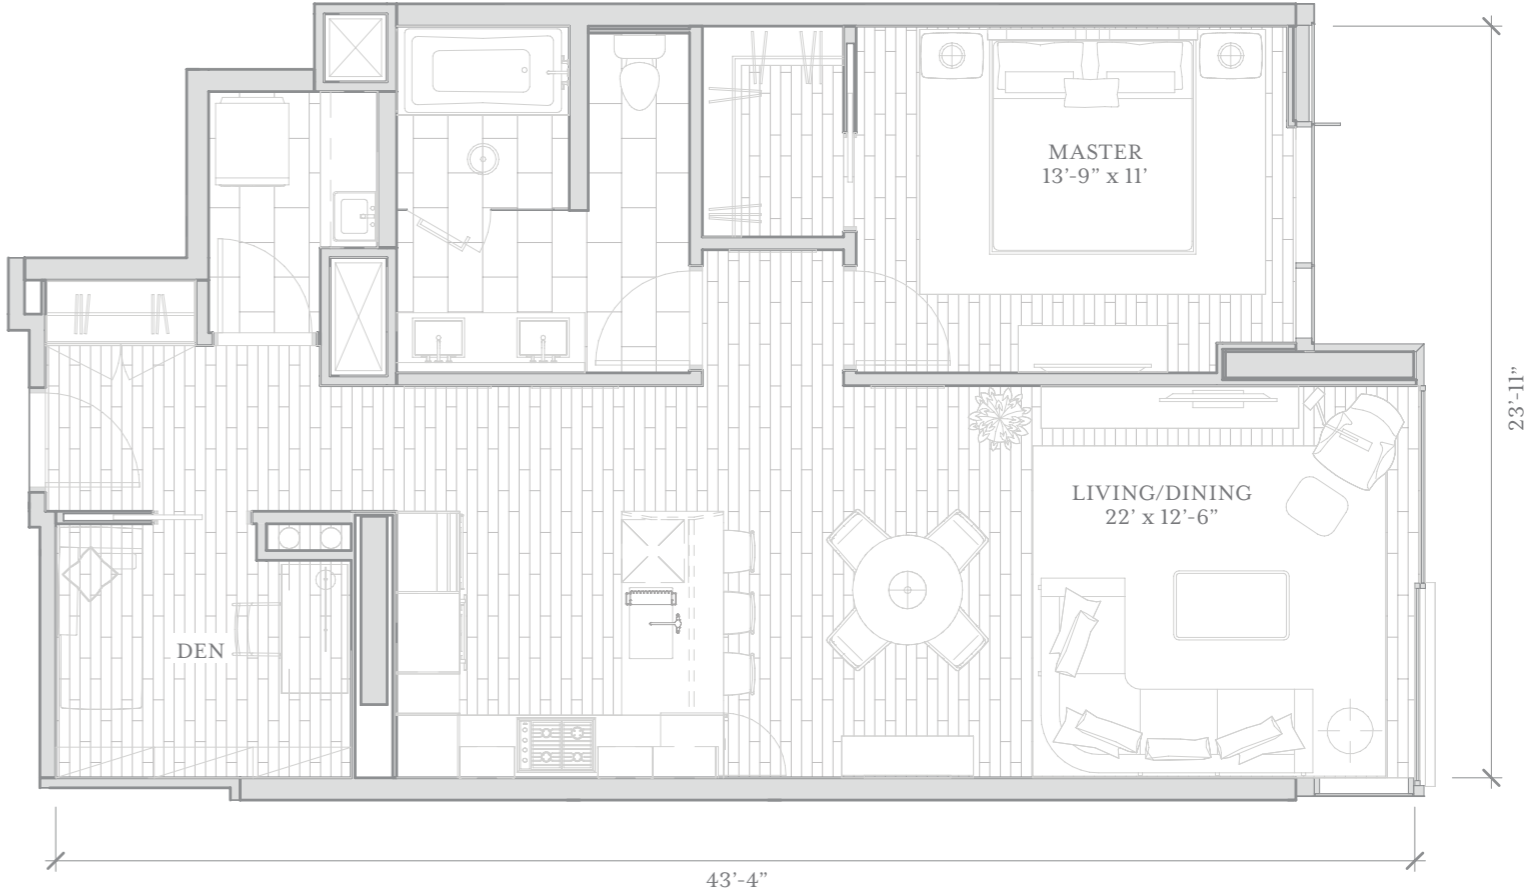

FLOOR PLATE

1 Bedroom | 2 Bedroom | 3 Bedroom

▲
MOUNTAIN

▲
VICTORIA WARD PARK

▲
DIAMOND HEAD

RESIDENCE 09
2 BED
1,084 SF

RESIDENCE 10
2 BED
1,169 SF

RESIDENCE 07
1 BED
796 SF

ONE BEDROOM

ALL DIMENSIONS ARE APPROXIMATE.

RESIDENCE 06

1 Bedroom | 1 Bath

892 SF

ONE BEDROOM

ALL DIMENSIONS ARE APPROXIMATE.

RESIDENCE 08

1 Bedroom | Den | 1 Bath

946 SF

ONE BEDROOM

ALL DIMENSIONS ARE APPROXIMATE.

RESIDENCE 09

2 Bedroom | 2 Bath

1,084 SF

TWO BEDROOM

ALL DIMENSIONS ARE APPROXIMATE.

RESIDENCE 03

2 Bedroom | 2 Bath

1,114 SF

TWO BEDROOM

ALL DIMENSIONS ARE APPROXIMATE.

RESIDENCE 10

2 Bedroom | 2 Bath