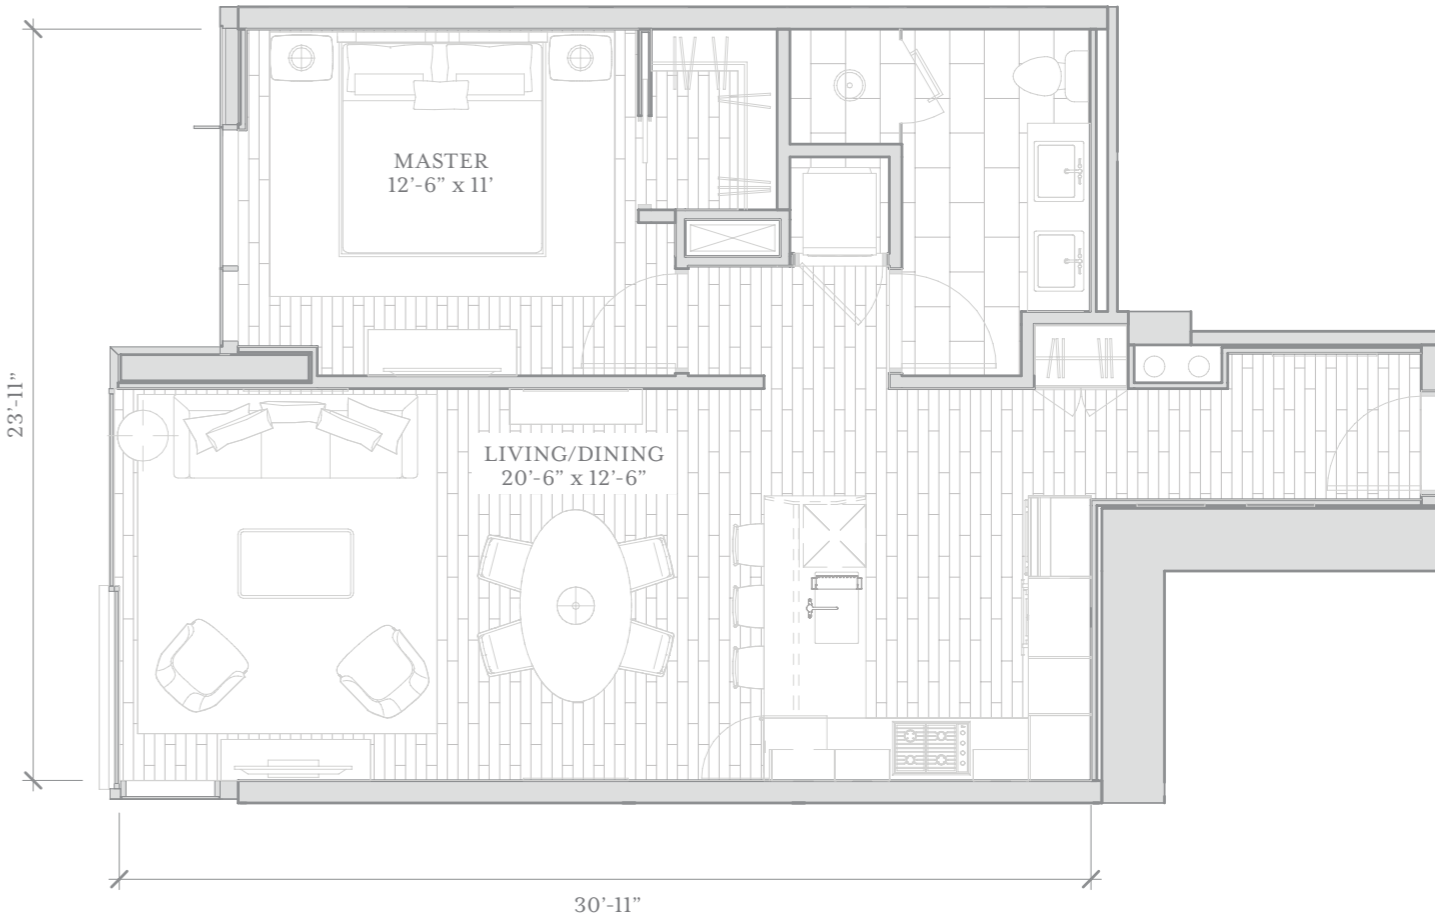

FLOOR PLATE

1 Bedroom | 2 Bedroom | 3 Bedroom

▲
MOUNTAIN

▲
VICTORIA WARD PARK

▲
DIAMOND HEAD

RESIDENCE 09
2 BED
1,084 SF

RESIDENCE 10
2 BED
1,169 SF

RESIDENCE 07
1 BED
796 SF

RESIDENCE 08
1 BED | DEN
946 SF

RESIDENCE 05
1 BED
749 SF

RESIDENCE 06
1 BED
892 SF

RESIDENCE 03
2 BED
1,114 SF

RESIDENCE 02
2 BED
1,287 SF

RESIDENCE 01
3 BED
1,758 SF

RESIDENCE 00
3 BED
1,846 SF

OCEAN
▼

RESIDENCE 05

1 Bedroom | 1 Bath

749 SF

ONE BEDROOM

ALL DIMENSIONS ARE APPROXIMATE.

RESIDENCE 07

1 Bedroom | 1 Bath

796 SF

ONE BEDROOM

ALL DIMENSIONS ARE APPROXIMATE.

RESIDENCE 06

1 Bedroom | 1 Bath

892 SF

ONE BEDROOM

ALL DIMENSIONS ARE APPROXIMATE.

RESIDENCE 08