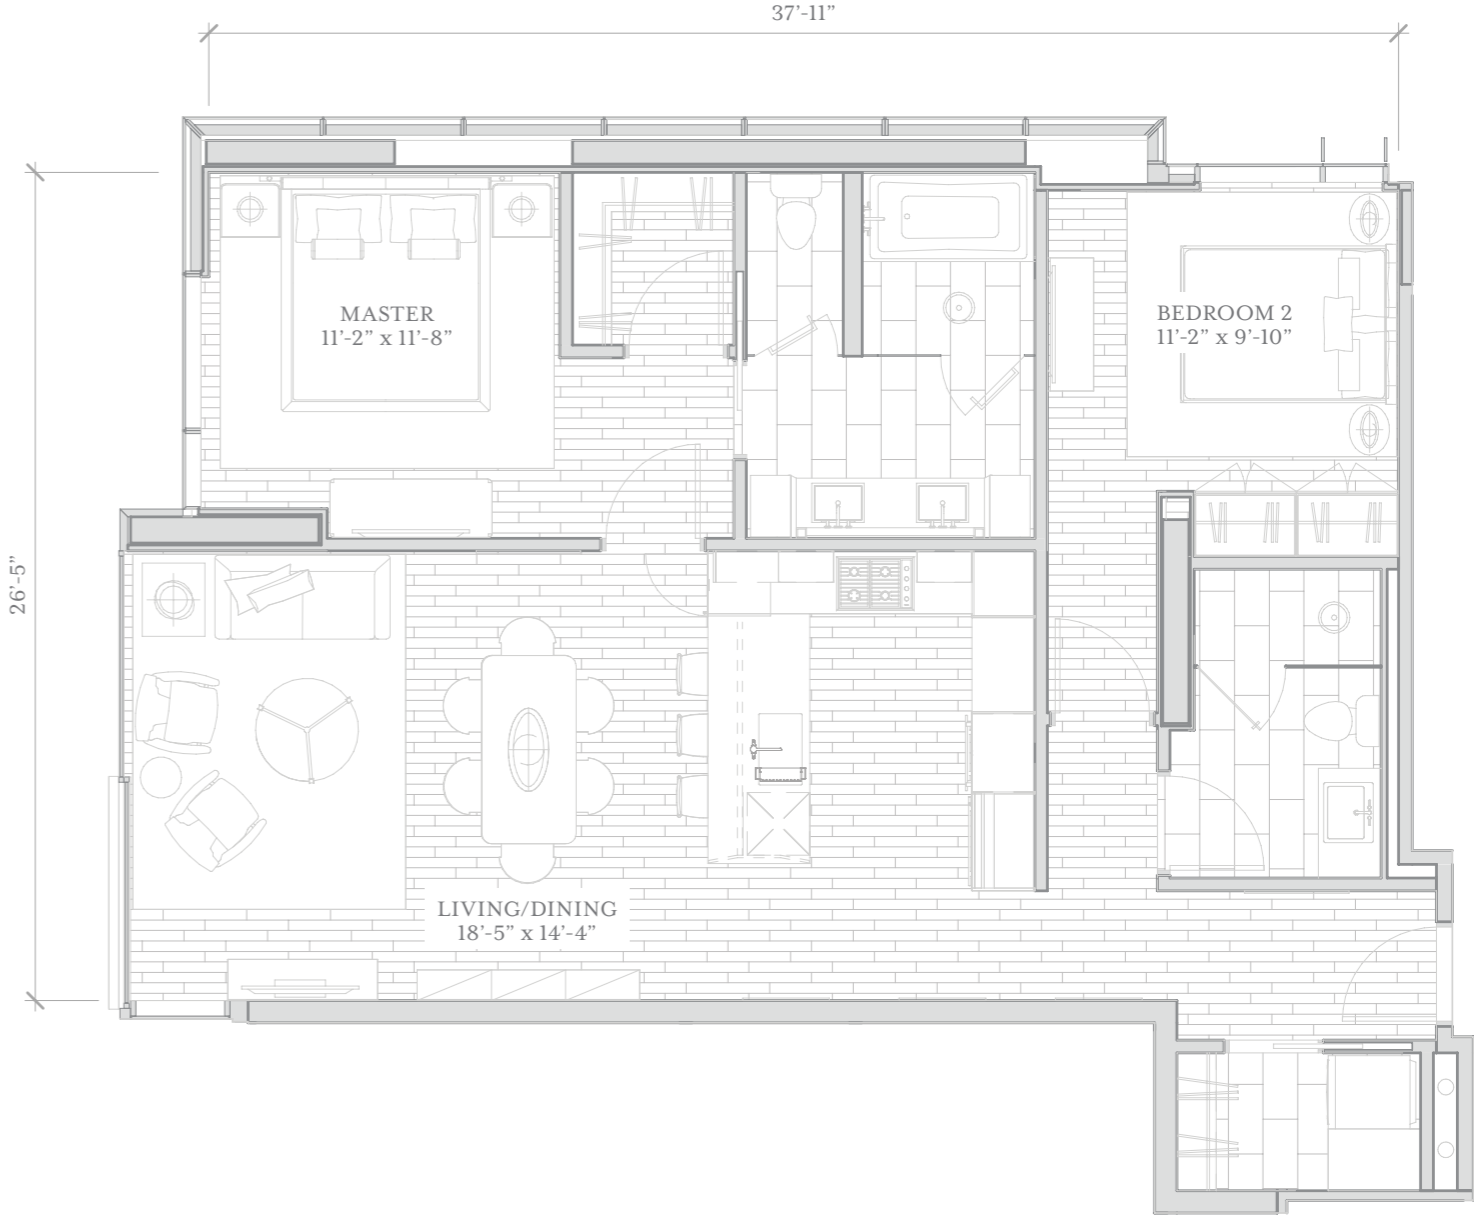

FLOOR PLATE

1 Bedroom | 2 Bedroom | 3 Bedroom

▲
MOUNTAIN

▲
VICTORIA WARD PARK

▲
DIAMOND HEAD

RESIDENCE 09
2 BED
1,084 SF

RESIDENCE 10
2 BED
1,169 SF

RESIDENCE 07
1 BED
796 SF

1 Bedroom | Den | 1 Bath

946 SF

ONE BEDROOM

ALL DIMENSIONS ARE APPROXIMATE.

RESIDENCE 09

2 Bedroom | 2 Bath

1,084 SF

TWO BEDROOM

ALL DIMENSIONS ARE APPROXIMATE.

RESIDENCE 03

2 Bedroom | 2 Bath

1,114 SF

TWO BEDROOM

ALL DIMENSIONS ARE APPROXIMATE.

RESIDENCE 10

2 Bedroom | 2 Bath