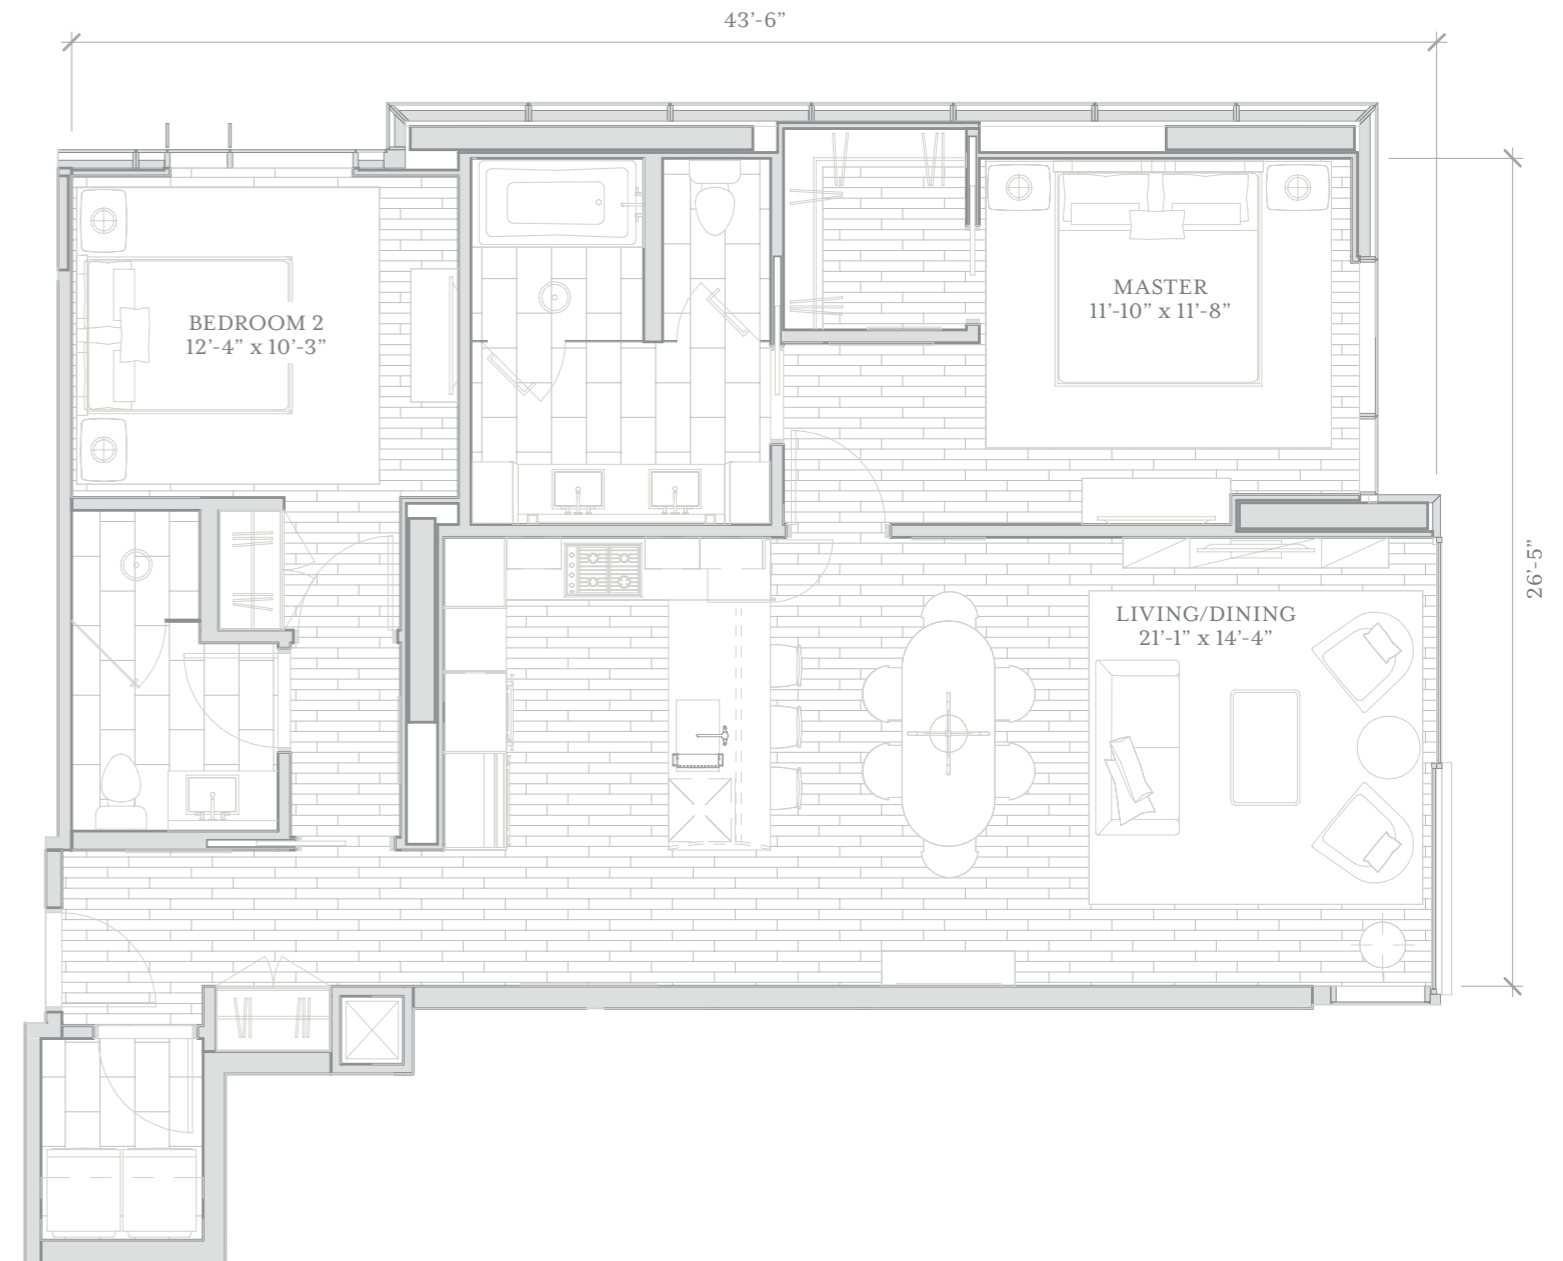

FLOOR PLATE

1 Bedroom | 2 Bedroom | 3 Bedroom

▲
MOUNTAIN

▲
VICTORIA WARD PARK

▲
DIAMOND HEAD

RESIDENCE 09
2 BED
1,084 SF

RESIDENCE 10
2 BED
1,169 SF

RESIDENCE 07
1 BED
796 SF

ALL DIMENSIONS ARE APPROXIMATE.

RESIDENCE 03

2 Bedroom | 2 Bath

1,114 SF

TWO BEDROOM

ALL DIMENSIONS ARE APPROXIMATE.

RESIDENCE 10

2 Bedroom | 2 Bath

1,169 SF

TWO BEDROOM

ALL DIMENSIONS ARE APPROXIMATE.

RESIDENCE 02

2 Bedroom | 2 Bath

1,287 SF

TWO BEDROOM

ALL DIMENSIONS ARE APPROXIMATE.