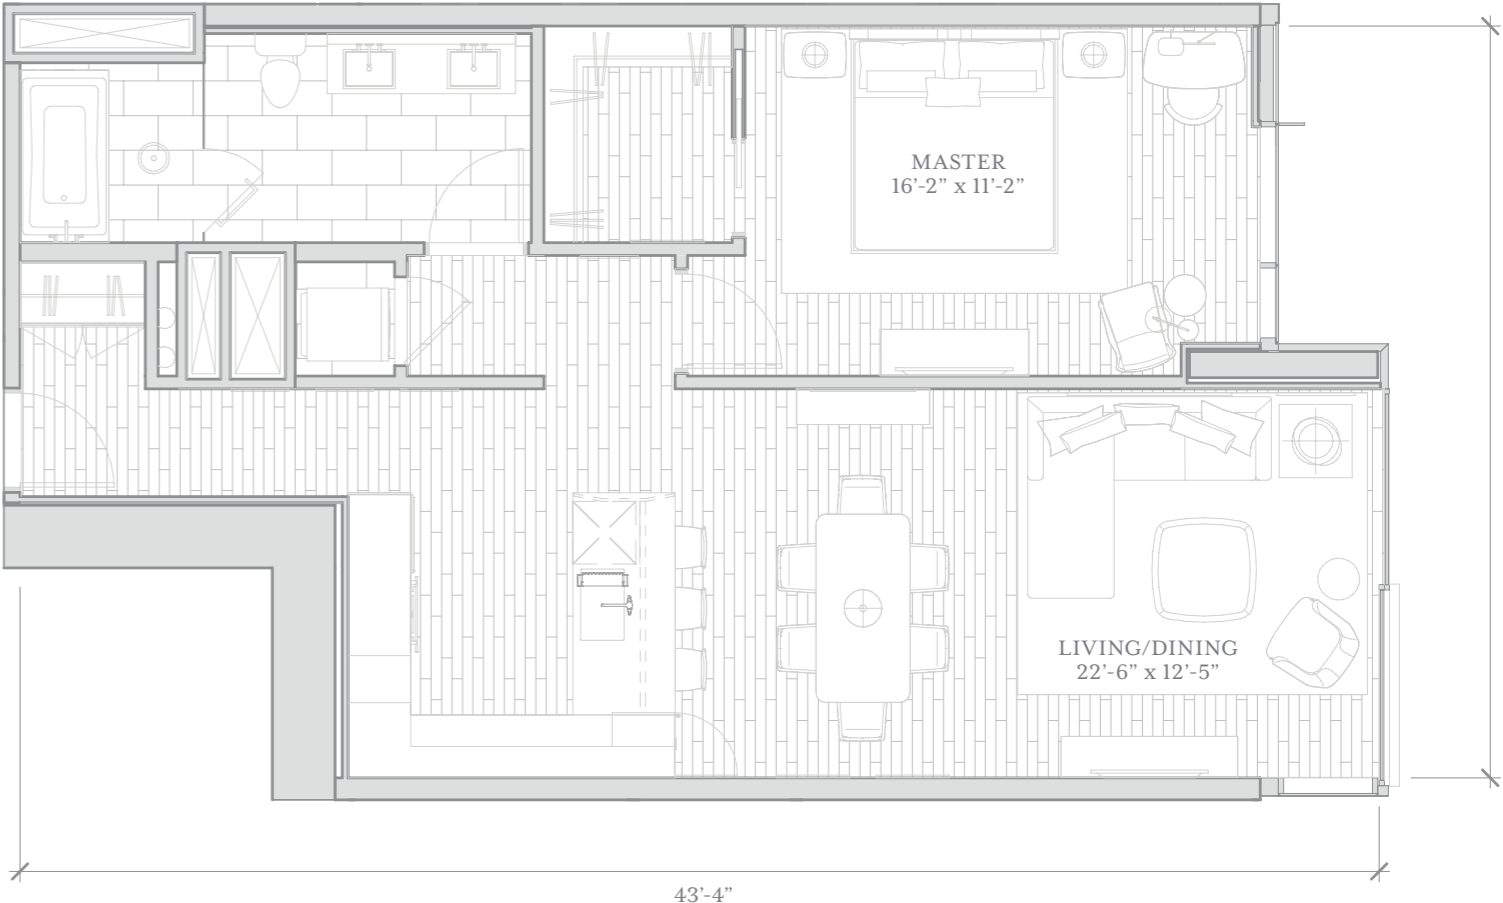

FLOOR PLATE

1 Bedroom | 2 Bedroom | 3 Bedroom

▲
MOUNTAIN

▲
VICTORIA WARD PARK

▲
DIAMOND HEAD

RESIDENCE 09
2 BED
1,084 SF

RESIDENCE 10
2 BED
1,169 SF

RESIDENCE 07
1 BED
796 SF

ONE BEDROOM

ALL DIMENSIONS ARE APPROXIMATE.

RESIDENCE 06

1 Bedroom | 1 Bath

892 SF

ONE BEDROOM

ALL DIMENSIONS ARE APPROXIMATE.

RESIDENCE 08

1 Bedroom | Den | 1 Bath

946 SF

ONE BEDROOM

ALL DIMENSIONS ARE APPROXIMATE.

RESIDENCE 09

2 Bedroom | 2 Bath

1,084 SF

TWO BEDROOM