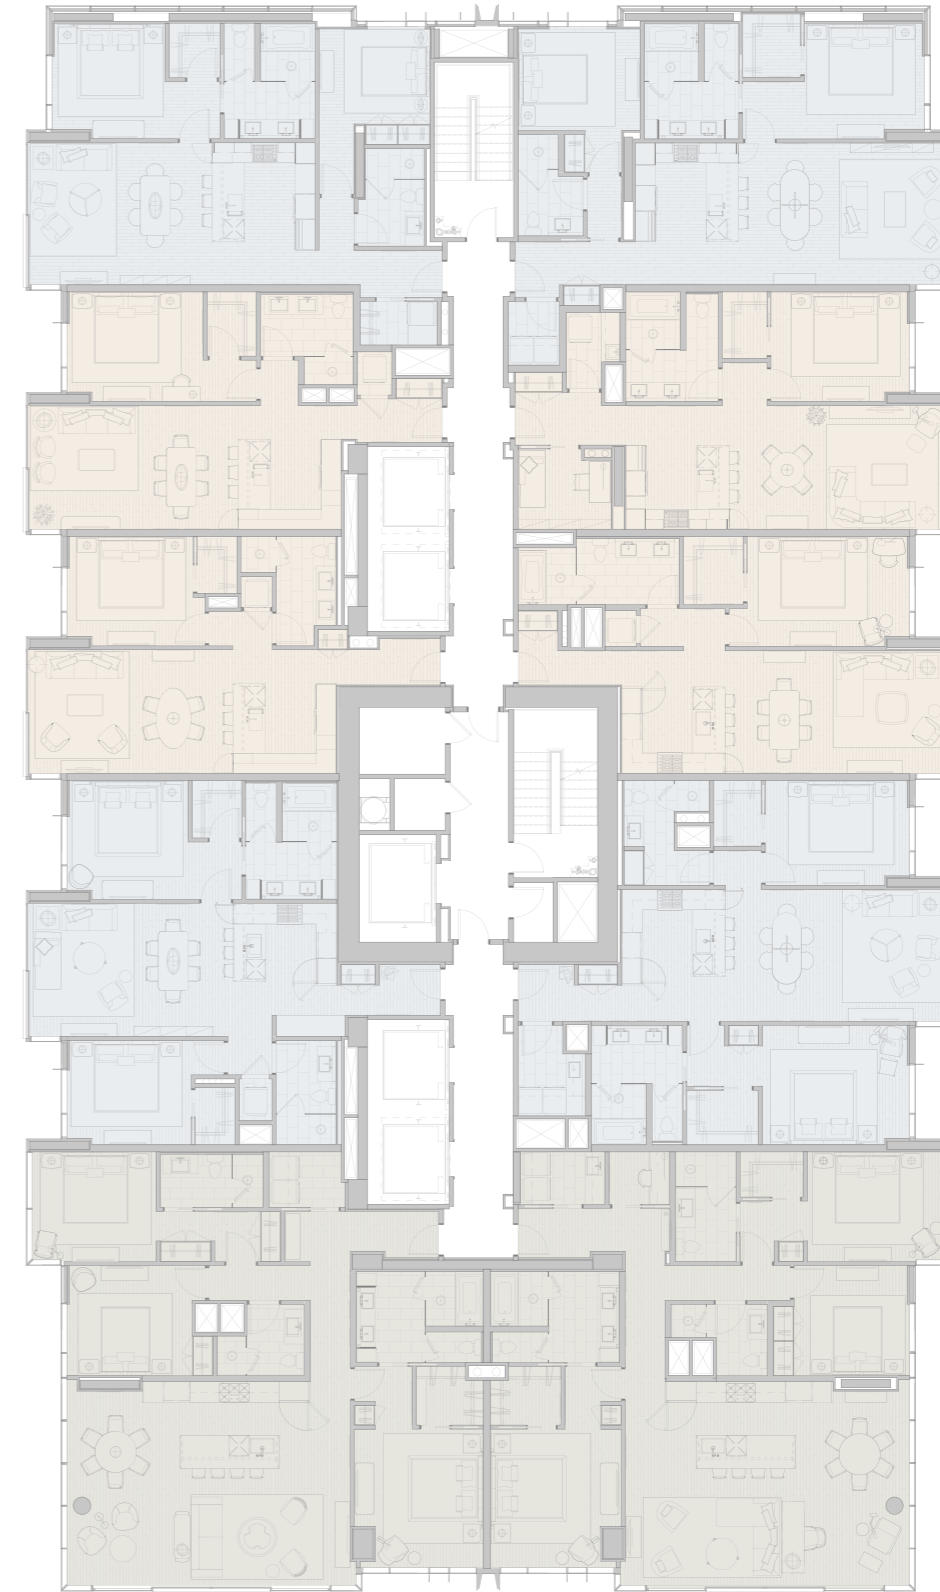

FLOOR PLATE

1 Bedroom | 2 Bedroom | 3 Bedroom

▲
MOUNTAIN

▲
VICTORIA WARD PARK

▲
DIAMOND HEAD

RESIDENCE 09
2 BED
1,084 SF

RESIDENCE 10
2 BED
1,169 SF

RESIDENCE 07
1 BED
796 SF

RESIDENCE 08
1 BED | DEN
946 SF

RESIDENCE 05
1 BED
749 SF

RESIDENCE 06
1 BED
892 SF

RESIDENCE 03
2 BED
1,114 SF

RESIDENCE 02
2 BED
1,287 SF

RESIDENCE 01
3 BED
1,758 SF

RESIDENCE 00
3 BED
1,846 SF

OCEAN
▼

RESIDENCE 05

1 Bedroom | 1 Bath

749 SF

ONE BEDROOM

ALL DIMENSIONS ARE APPROXIMATE.

RESIDENCE 07

1 Bedroom | 1 Bath

796 SF

ONE BEDROOM

ALL DIMENSIONS ARE APPROXIMATE.

RESIDENCE 06

1 Bedroom | 1 Bath

892 SF

ONE BEDROOM

ALL DIMENSIONS ARE APPROXIMATE.

RESIDENCE 08