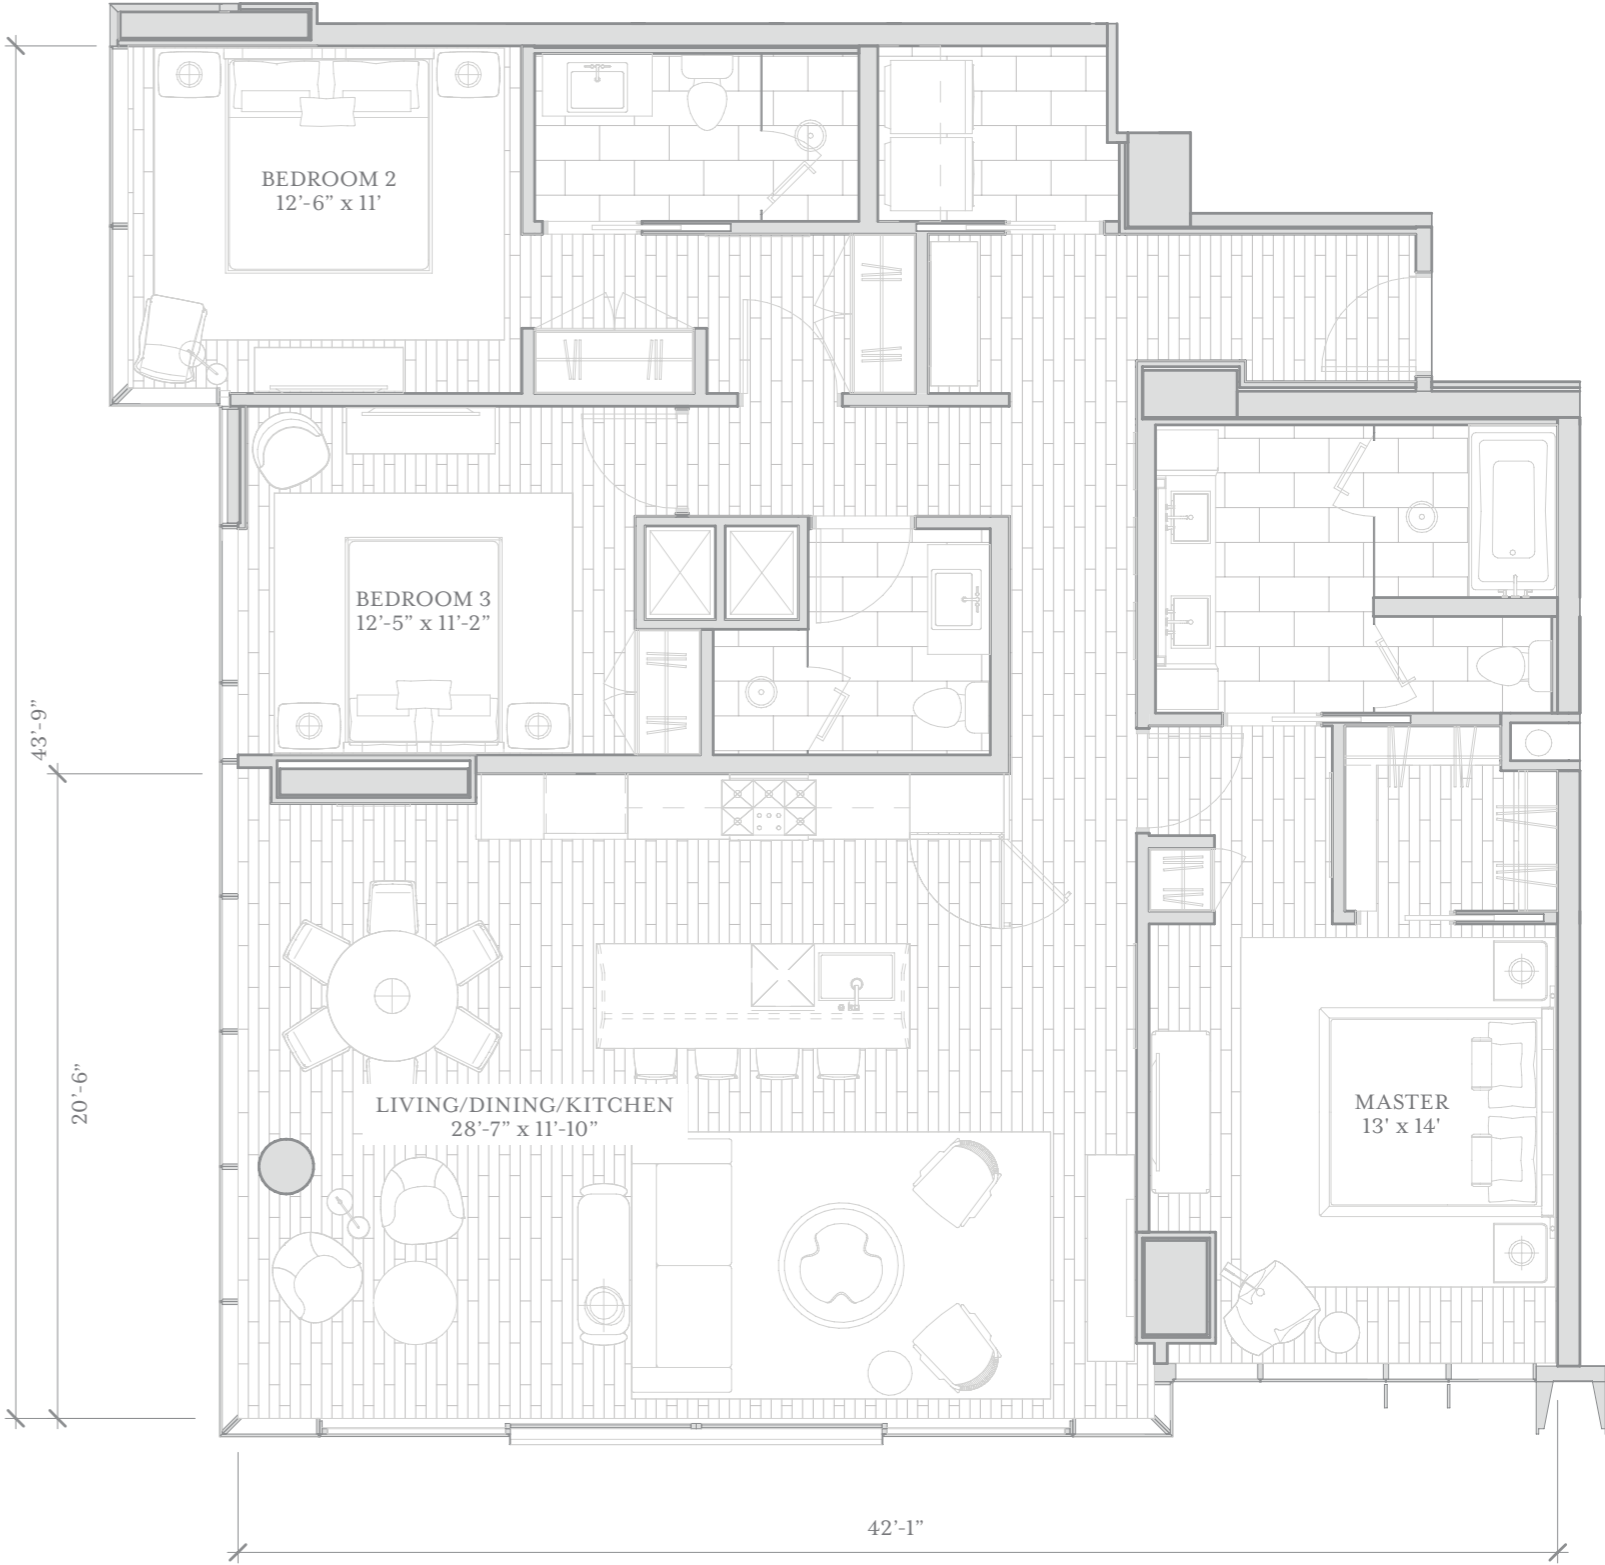

RESIDENCE 01

3 Bedroom | 3 Bath

1,758 SF

THREE BEDROOM

ALL DIMENSIONS ARE APPROXIMATE.